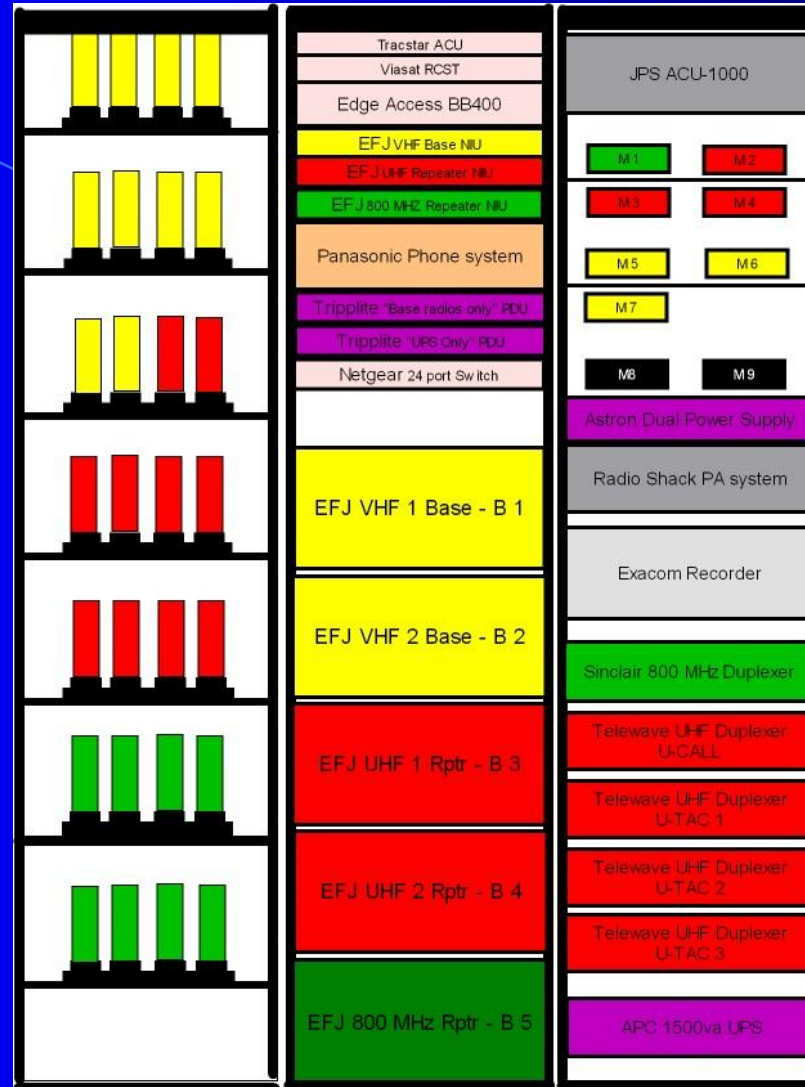

ITECS

Illinois Transportable Emergency Communications System