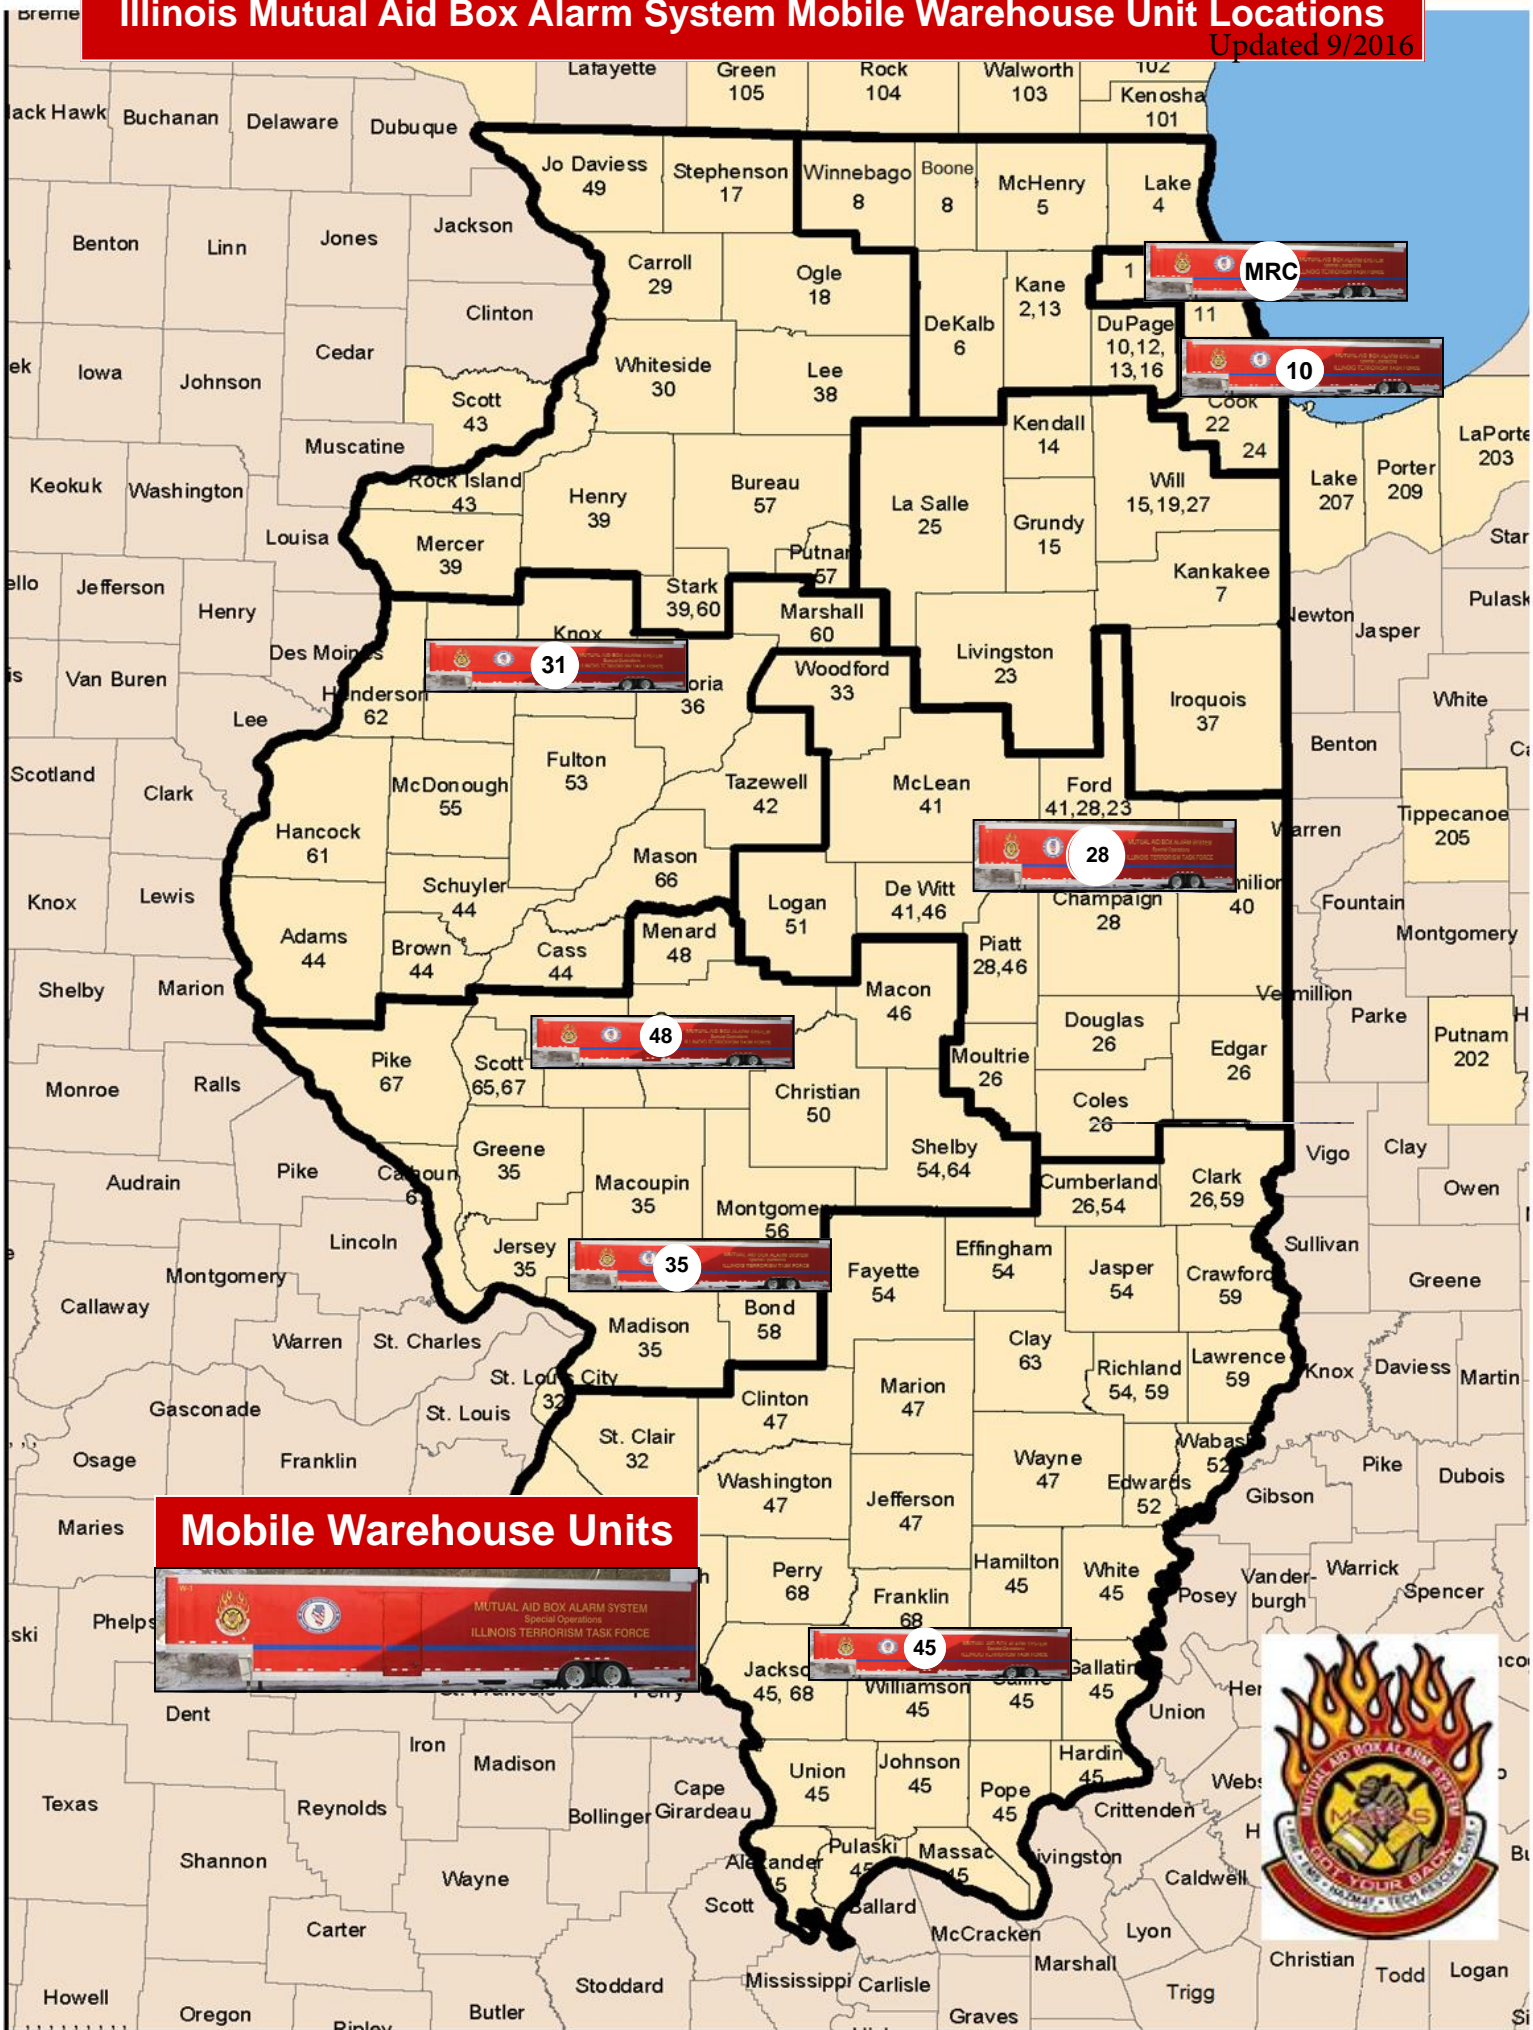

# Illinois Mutual Aid Box Alarm System Mobile Warehouse Unit Locations

Updated 9/2016

## Mobile Warehouse Units