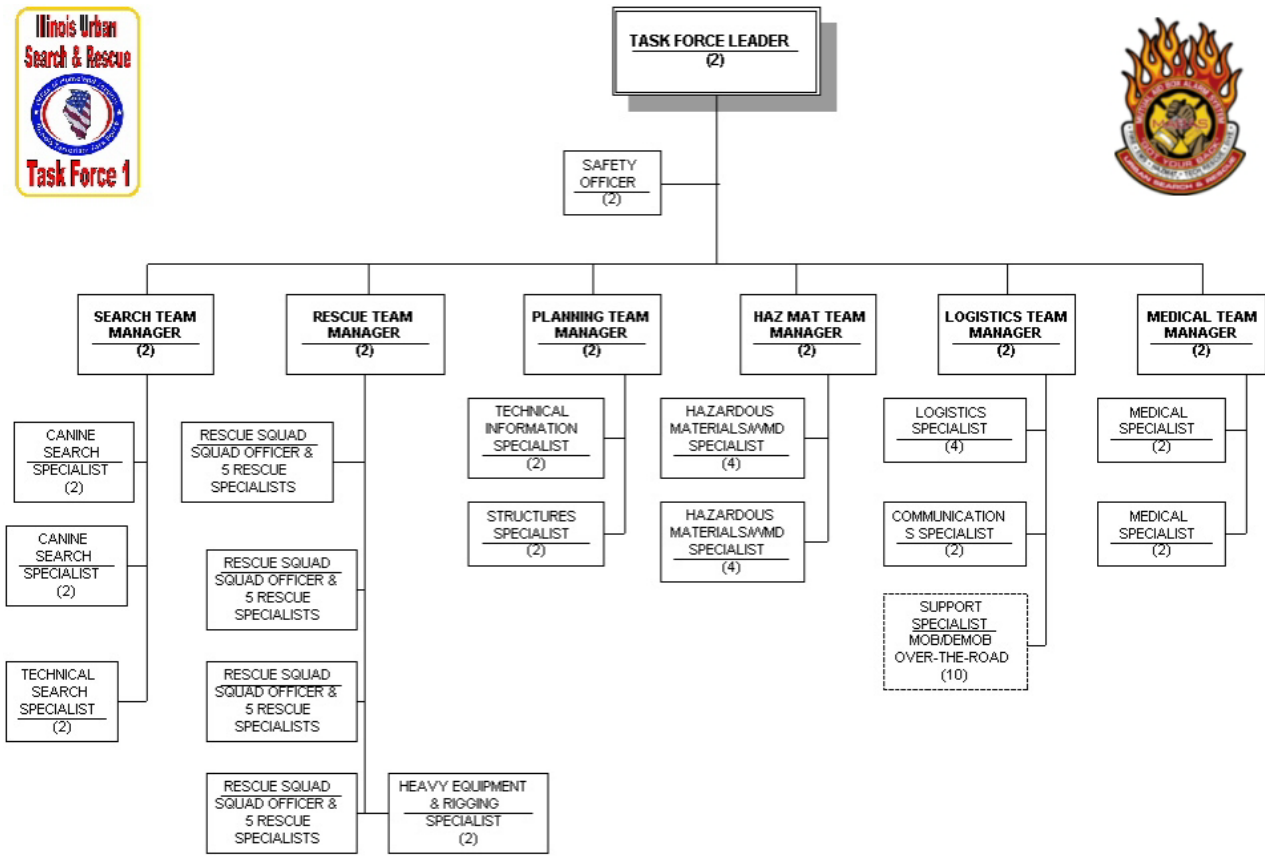

IL-TF1 OPERATIONS ORGANIZATIONAL CHART

70 POSITIONS / 24-HOUR OPERATION
Revision B - 05/27/2004

IL-TF1 ADMINISTRATIVE ORGANIZATIONAL CHART