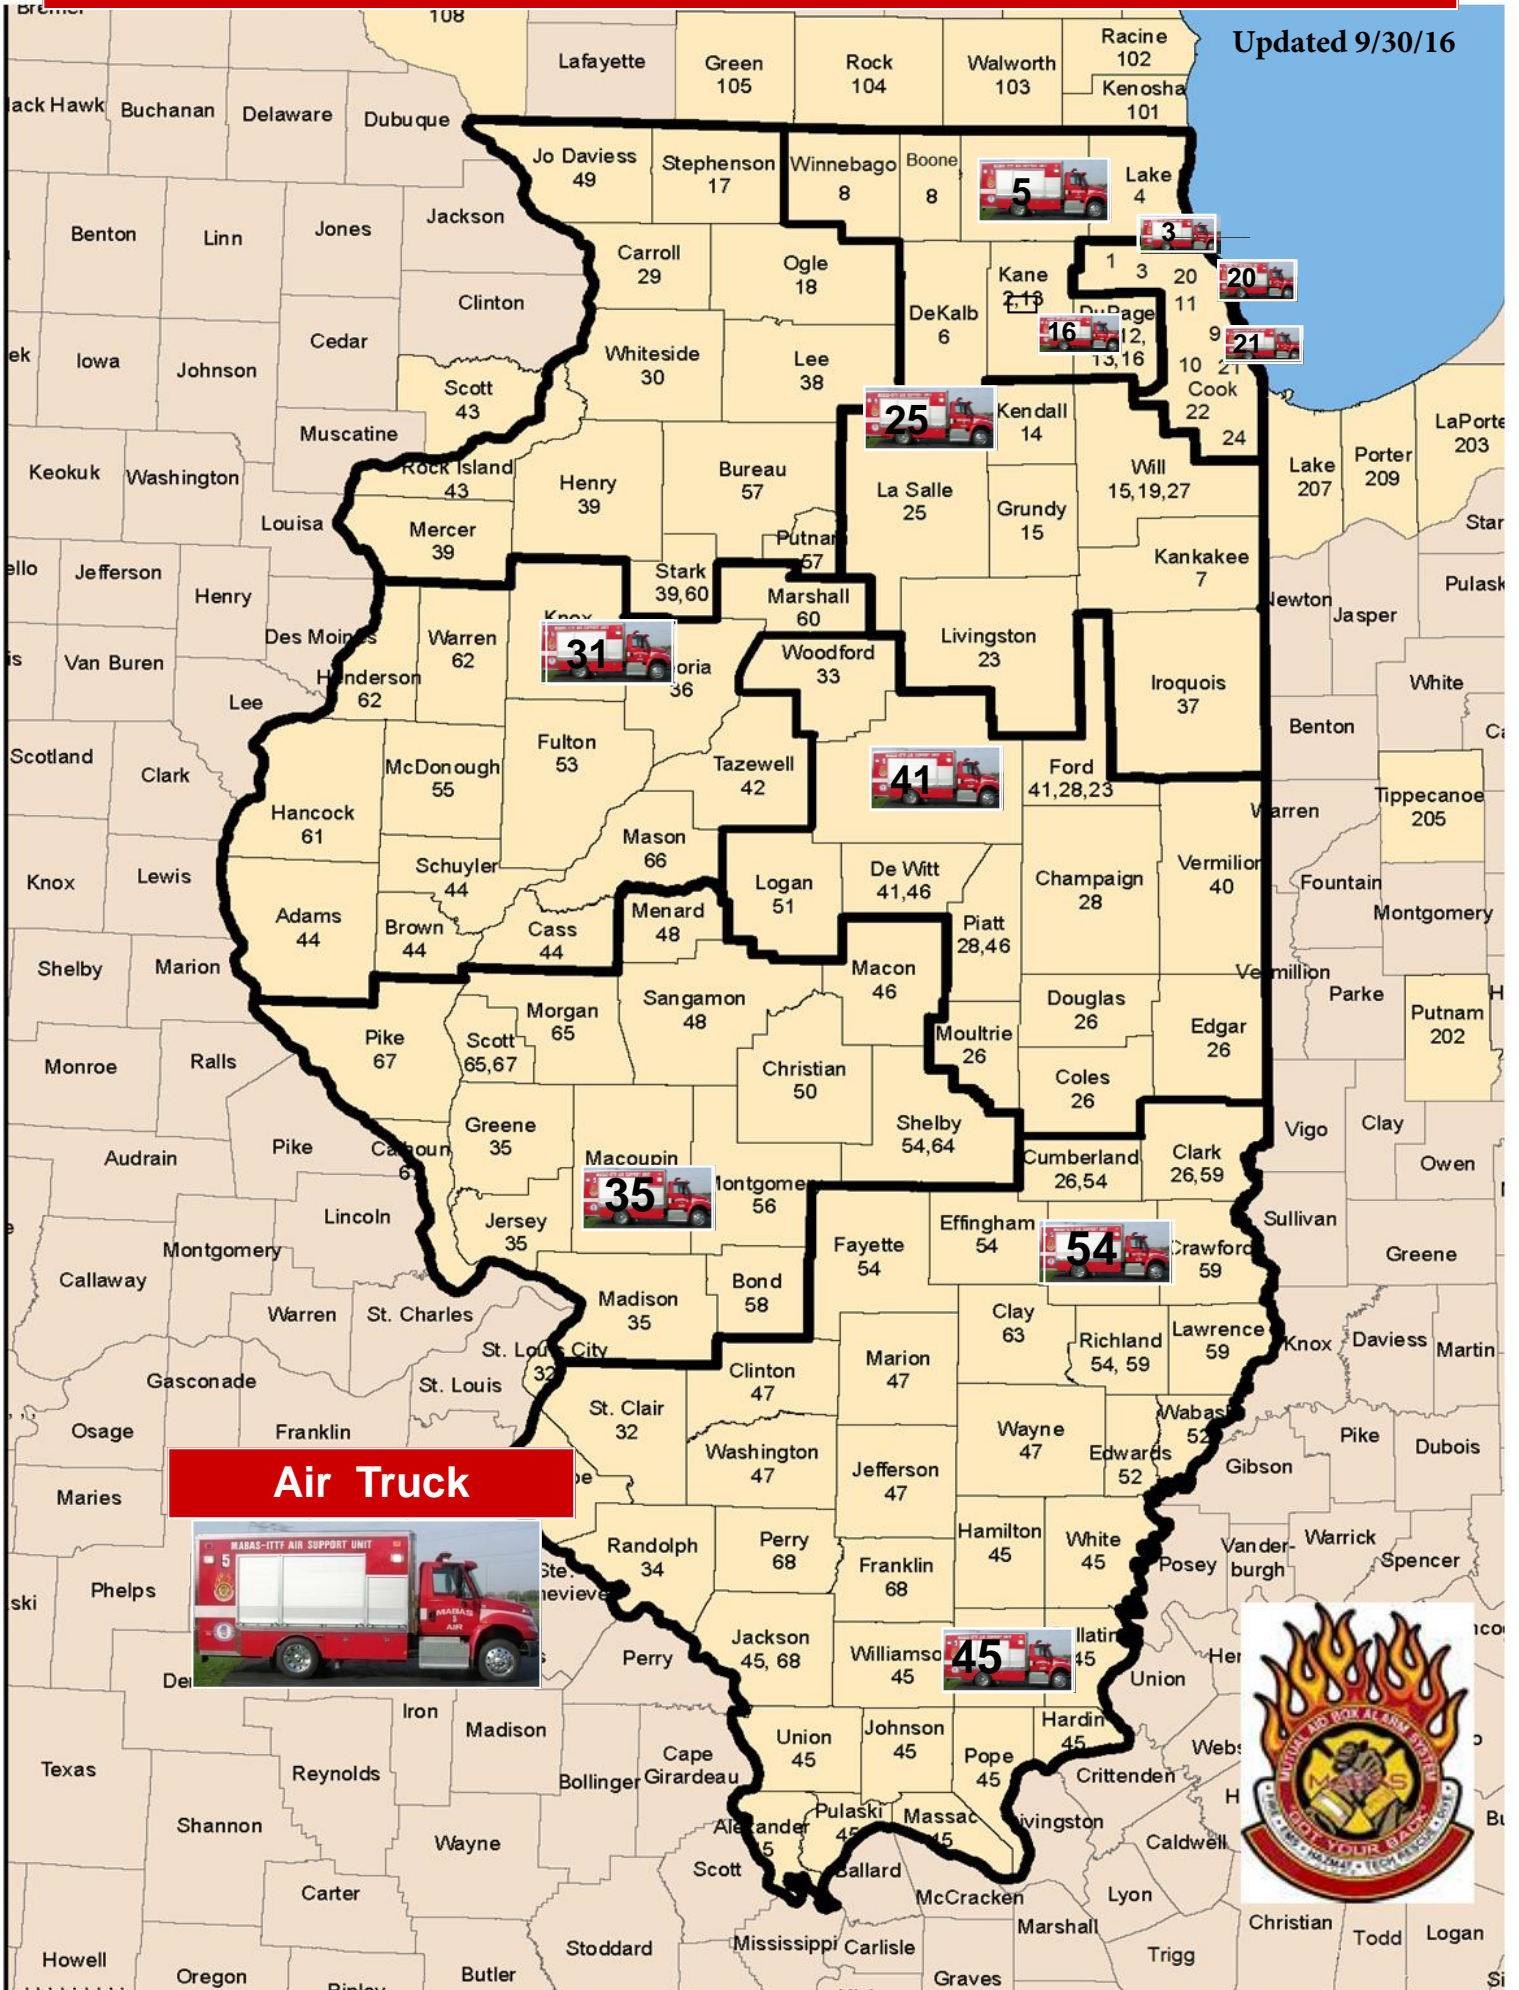

Illinois Mutual Aid Box Alarm System Air Support Units Locations

Updated 9/30/16

Air Truck