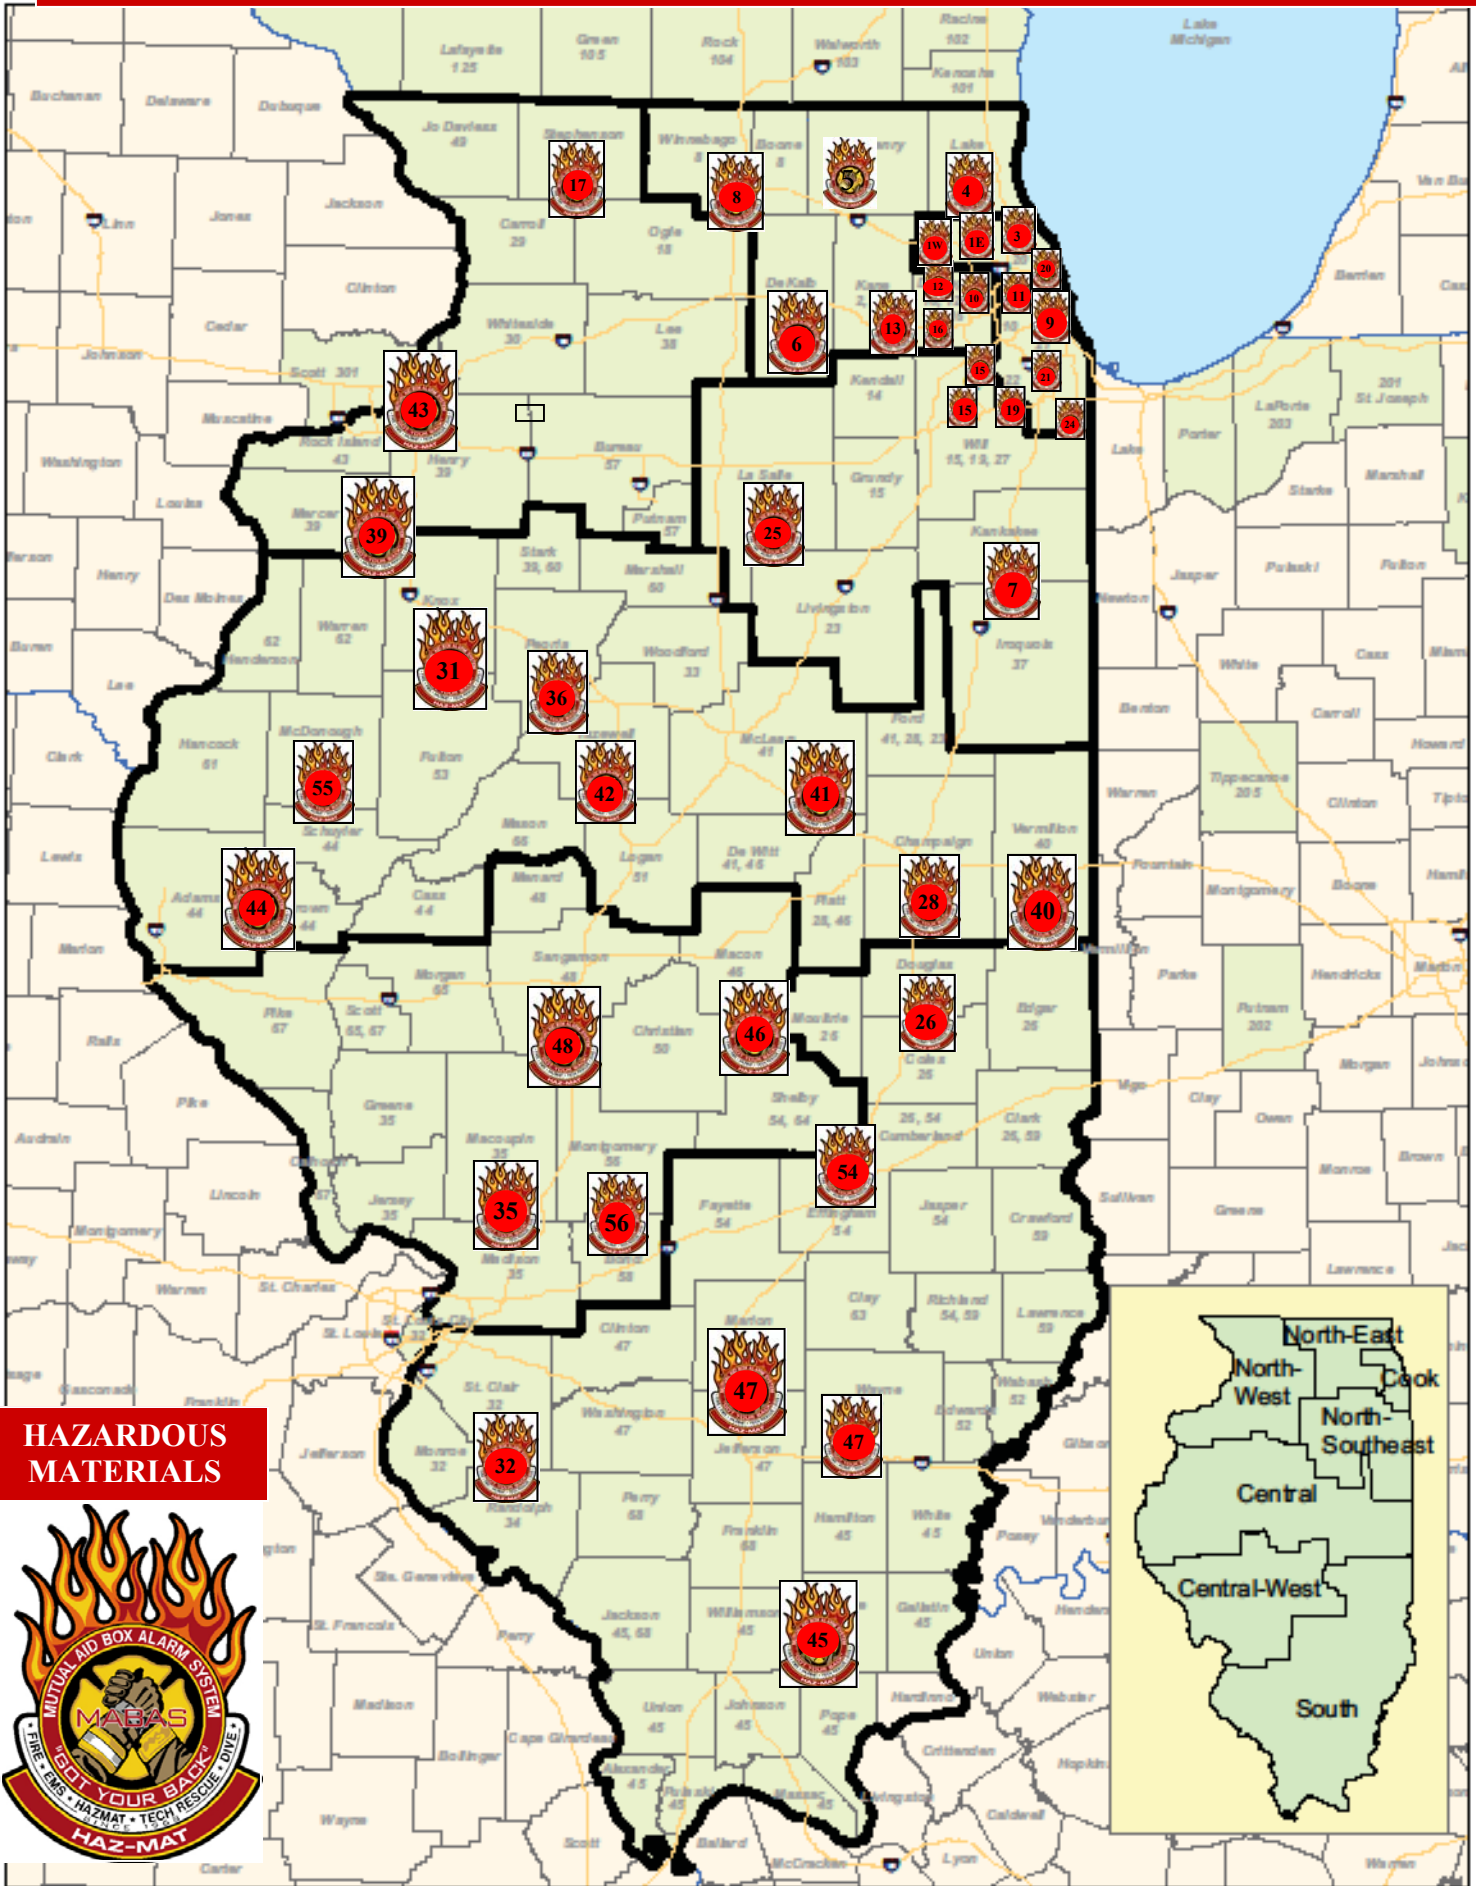

Illinois Mutual Aid Box Alarm System Hazardous Material Team Locations

HAZARDOUS MATERIALS

Created by: [illegible]
 Updated: [illegible]
 Version: [illegible]

Revised: 2012

MD031

Legend:
 M.A.B.A. Districts
 State Outlines
 M.A.B.A. Operator Regions
 Other Counties
 Interstate Highways

MD031